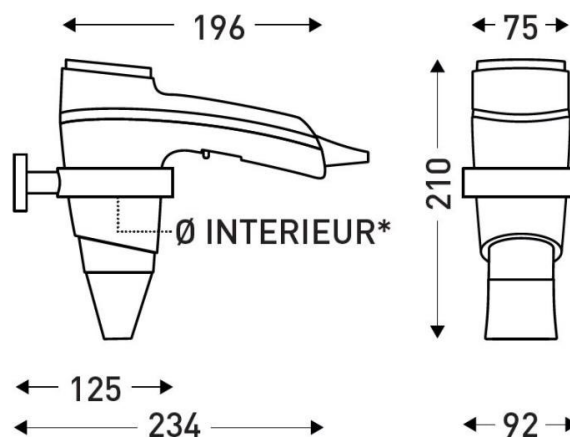

PRODUCT ADVANTAGES

- 1600 W power
- Patented LighTouch® handle
- Activates when picked up
- Fitted with an ionizing system

8221047

BRITTONY hand held black with plug

SPECIFICATIONS

Material	Polycarbonate
Colour	Black
Ioniser	Yes
Cord length (mm)	700
Stretched cord length (mm)	2050
Diffusor	Removable
Air flow rate (m ³ /h)	95
Air outlet temperature (°C)	80
Safety in case of malfunction	Yes
Speed control	2 speed
Filter	Removable back filter
Temperature variation	3
LightTouch Patented Handle	Yes

ELECTRICAL

Rated Power (W)	1600
Voltage	230V
Frequency (Hz)	50-60
Type of motor	Brushed DC

DIMENSIONS

Height (mm)	196
Width (mm)	210
Depth (mm)	75
Weight (kg)	0.5700

BOX DIMENSIONS

Height (mm)	115
Width (mm)	225
Depth (mm)	275
Weight (kg)	0.8000

TECHNICAL DRAWING

*Ø INTERIEUR DU SUPPORT
MURAL : 75 MM